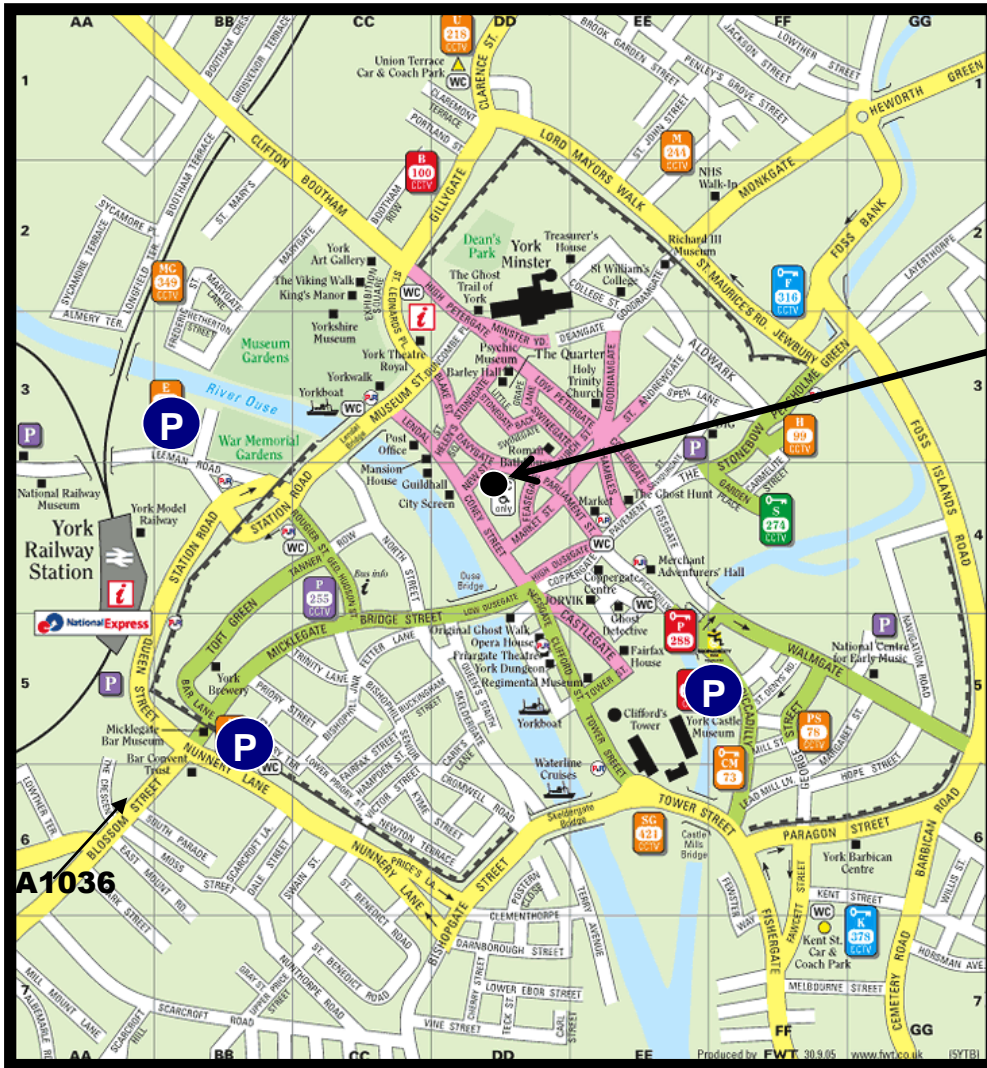

The English Language Centre

Address: 5 New Street, York, North Yorkshire YO1 8RA

*The English
Language Centre*

Location:

The English Language Centre is located on New Street in York city centre, within the main pedestrian shopping area of the city (the above map uses pink to indicate these pedestrian streets). New Street can be found off Coney Street, a main shopping street in the city. There is a Starbucks Coffee on the corner of New Street and Coney Street, and The English Language Centre can be found at the top of the street on the right (please look for the blue sign hanging on the wall outside).