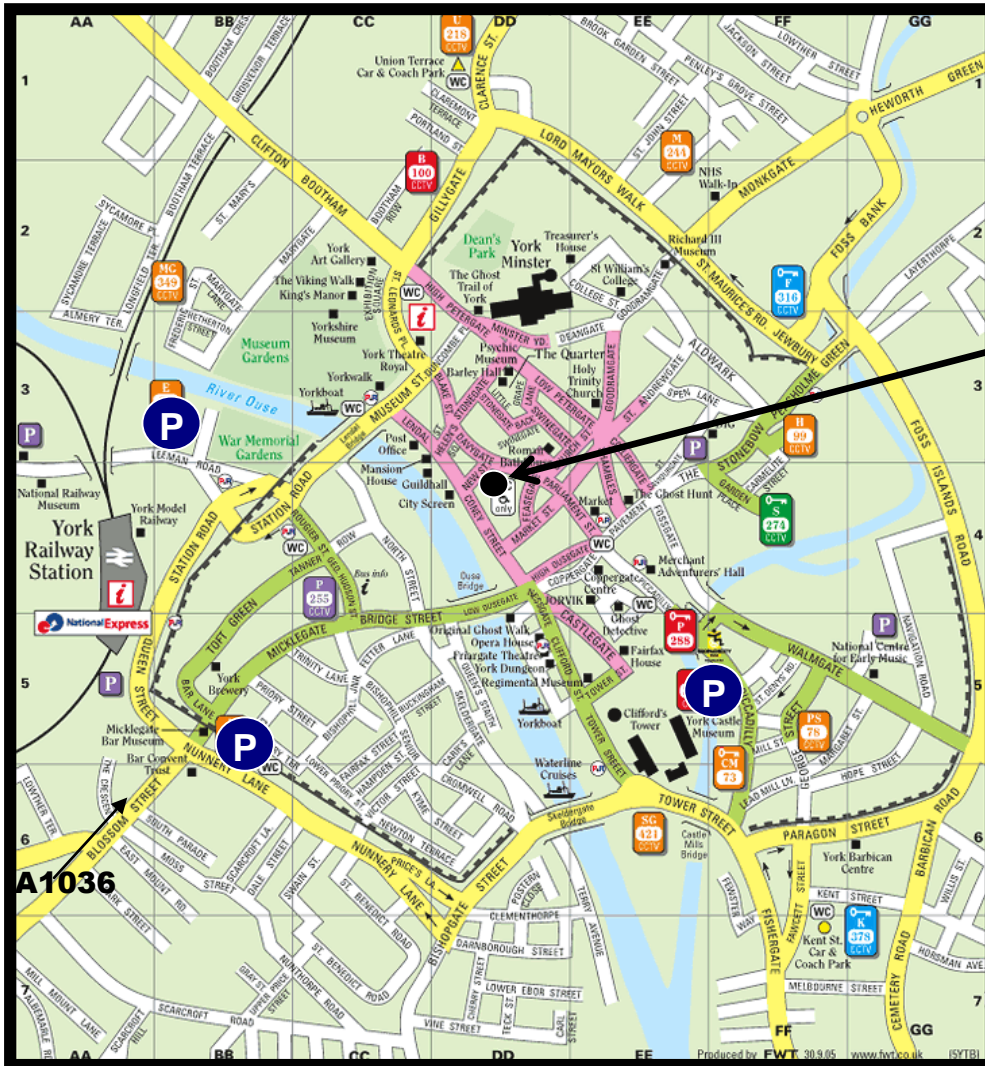

# The English Language Centre

**Address:** 5 New Street, York, North Yorkshire YO1 8RA

*The English  
Language Centre*

## Location:

The English Language Centre is located on New Street in York city centre, within the main pedestrian shopping area of the city (the above map uses pink to indicate these pedestrian streets). New Street can be found off Coney Street, a main shopping street in the city. There is a Starbucks Coffee on the corner of New Street and Coney Street, and The English Language Centre can be found at the top of the street on the right (please look for the blue sign hanging on the wall outside).